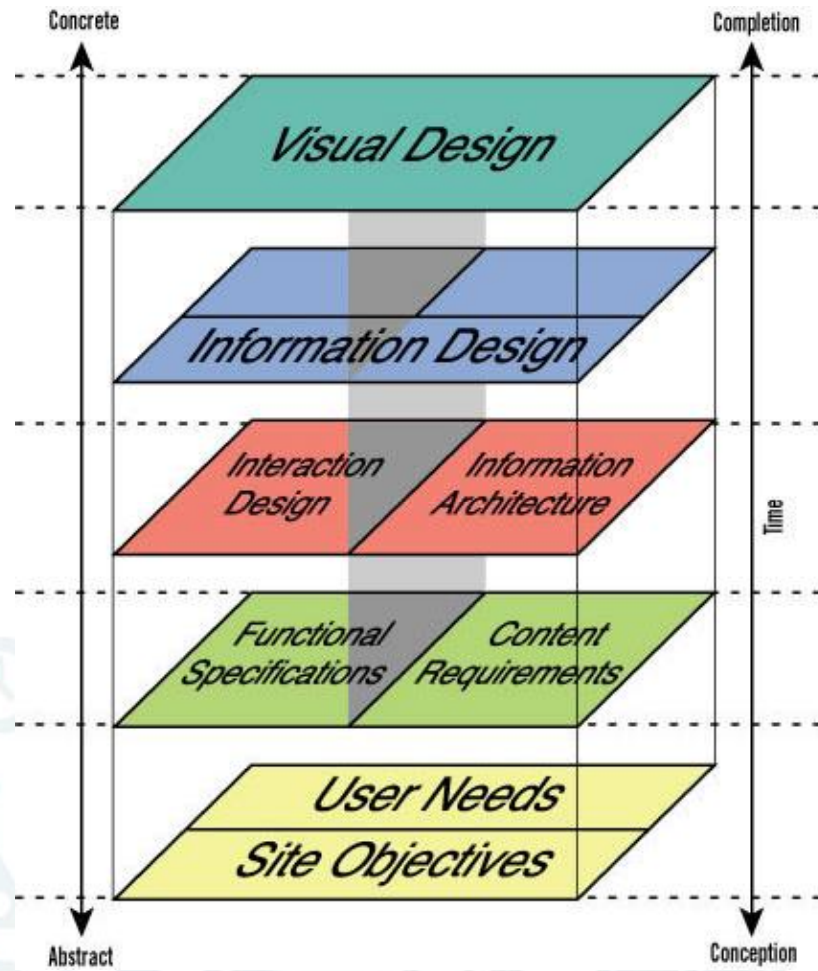

## Social Underpinning

- Treats industry as an ecosystem
- Collaboration capabilities built-in
- Helps users work in a modern way

@mikecuesta

CareCloud

# Agile UX?

@mikecuesta

CareCloud 

The CareCloud logo features the brand name in a white sans-serif font, followed by a stylized icon of three interconnected nodes or dots.

# Elements of UX

via Jesse James Garrett

@mikecuesta

CareCloud

*Fig. 1 UX as a Bridge*

@mikecuesta

CareCloud 