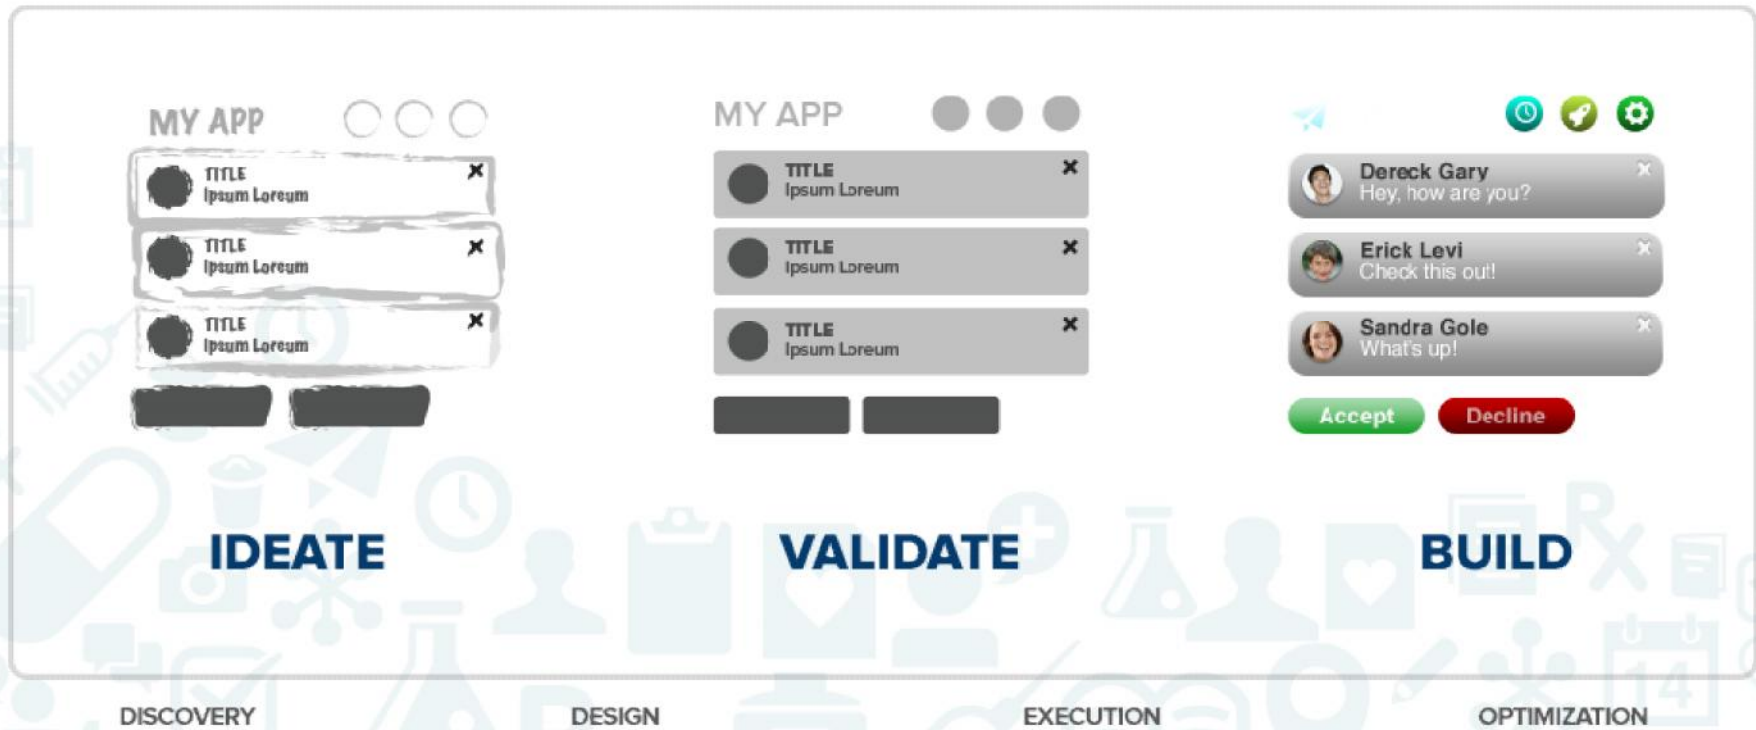

## Social Underpinning

- Treats industry as an ecosystem
- Collaboration capabilities built-in
- Helps users work in a modern way

@mikecuesta

CareCloud

# Agile UX?

@mikecuesta

CareCloud 

The CareCloud logo features the brand name in a white sans-serif font, followed by a stylized icon of three interconnected nodes or dots.

# Elements of UX

via Jesse James Garrett

@mikecuesta

CareCloud

*Fig. 1 UX as a Bridge*

@mikecuesta

CareCloud 

# UX PROCESS

*The journey is just as important as the destination.*

@mikecuesta

CareCloud